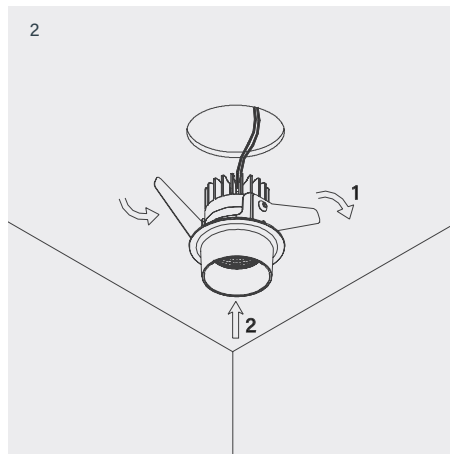

101 06 0003--:---  
Mono 060 Type 3

8W 240V-AC  
Class III  
IP44

Cut-Out  
55mm Round x 75mm Depth

LED Power Supply 180mA Included  
P&F + Fast Connector

### Installation

- 1 Cut mounting hole
- 2 Plug luminaire into driver
- 3 Twist spring blades and insert into ceiling