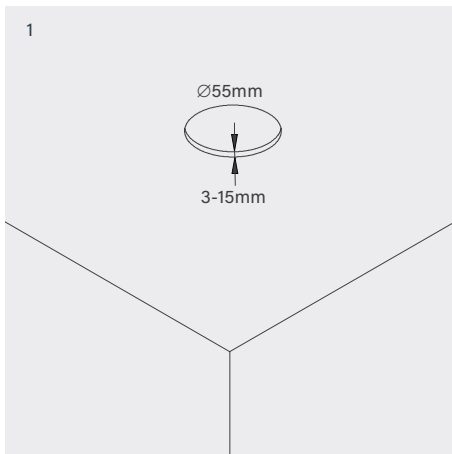

101 06 0003--:---  
Mono 060 Type 3

8W 240V-AC  
Class III  
IP44

Cut-Out  
55mm Round x 75mm Depth

LED Power Supply 180mA Included  
P&F + Fast Connector

### Installation

- 1 Cut mounting hole
- 2 Plug luminaire into driver
- 3 Twist spring blades and insert into ceiling