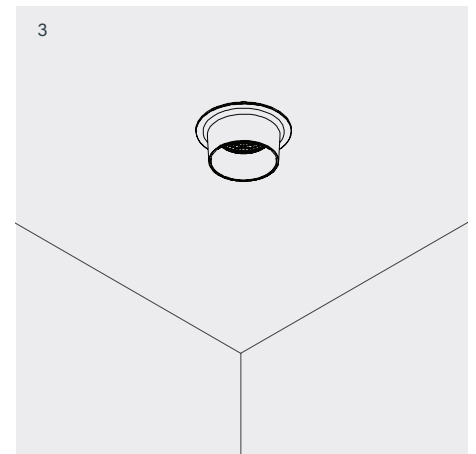

101 06 0003--:---  
Mono 060 Type 3

8W 240V-AC  
Class III  
IP44

Cut-Out  
55mm Round x 75mm Depth

LED Power Supply 180mA Included  
P&F + Fast Connector

### Installation

- 1 Cut mounting hole
- 2 Plug luminaire into driver
- 3 Twist spring blades and insert into ceiling