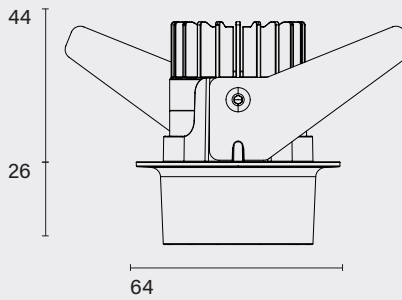

101 06 0003--:---  
Mono 060 Type 3

8W 240V-AC  
Class III  
IP44

Cut-Out  
55mm Round x 75mm Depth

LED Power Supply 180mA Included  
P&F + Fast Connector

### Installation

- 1 Cut mounting hole
- 2 Plug luminaire into driver
- 3 Twist spring blades and insert into ceiling